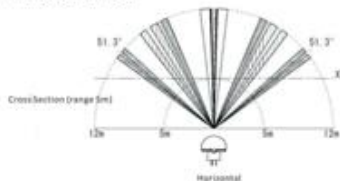

# DIANO **The Most Engaging All-in-one Solar Street Light**

Now Enhanced By The World's Most Powerful Features!

(120 lm/w)

**15W**  
(1800 lm)

PIR Detection Area

Intensity Distribution Diagram