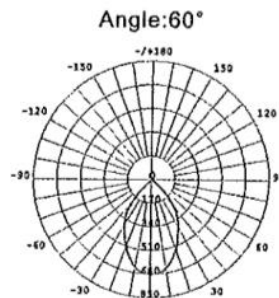

WWW.MIGDAL-OR.ORG

office@Migdal-or.org Tel. 04-8525244 Fax. 04-8525245

www.migdal-or.org