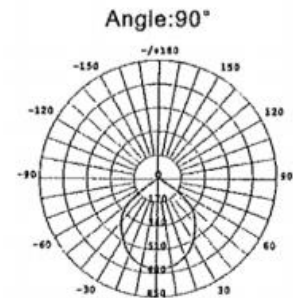

WWW.MIGDAL-OR.ORG

office@Migdal-or.org Tel. 04-8525244 Fax. 04-8525245

www.migdal-or.org