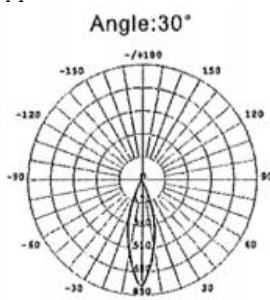

WWW.MIGDAL-OR.ORG

office@Migdal-or.org Tel. 04-8525244 Fax. 04-8525245

www.migdal-or.org