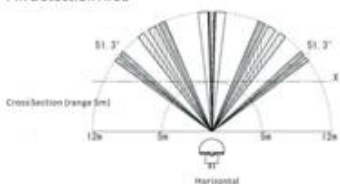

Increased illumination by solar lighting

WWW.MIGDAL-OR.ORG

DIANO The Most Engaging All-in-one Solar Street Light

Now Enhanced By The World's Most Powerful Features!

(120 lm/w)

15W
(1800 lm)

PIR Detection Area

Intensity Distribution Diagram