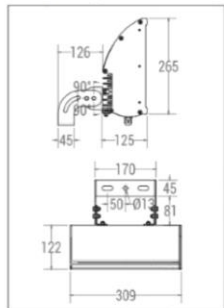

מועדון הספורט

Technical Drawing

Storm S4/130

General Information

| Code | Kelvin | Lumen (Tc=25°) | Watt | Weight |
|---------------|--------|----------------|-------|--------|
| 021SPT150A40G | 4000 | 20,640 Lm | 130 W | 7.0 Kg |
| 021SPT150A50G | 5000 | 20,950 Lm | 130 W | 7.0 Kg |