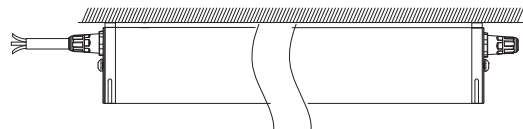

Installation

① Ceiling Mounted Installation

* Ceiling Mounted accessories are ShineLong Configuration.