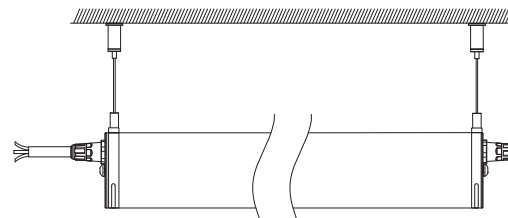

Different wattage can be customized

Installation

① Ceiling Mounted Installation

* Ceiling Mounted accessories are ShineLong Configuration.

② Hanging Installation

* Suspended accessories need to be paid additionally.