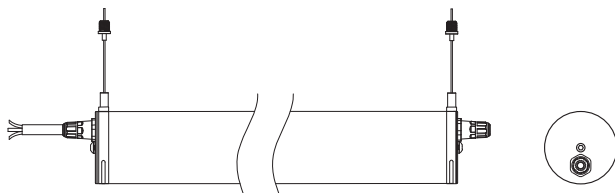

Different wattage can be customized

Installation

① Ceiling Mounted Installation

* Ceiling Mounted accessories are ShineLong Configuration.

② Hanging Installation

* Suspended accessories need to be paid additionally.